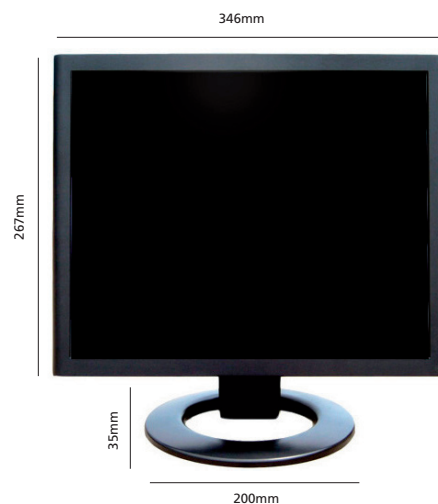

This range of monitors also feature an analogue input, VGA and S-Video capabilities providing various connection options. The slim design maximises desktop space and makes a perfect fit for almost any office or commercial application. The desk mount can be easily removed to allow the monitor to be fitted with any standard 100mm VESA accessories.

POWER	
Power	AC in x 1
Power Supply	12VDC, 4amp
Voltage	AC100 - 240V 50 / 60Hz
Power Consumption	< 25W
MECHANICAL	
Bezel Thickness	20mm
Vesa Standard Mount	100 x 100 mm
Stand Type	Desktop
Colour	Black
LCD Dimension (Without Base)	346 (W) x 267 (H) x 50 (D) mm
Packing Dimension	410 (W) x 410 (H) x 142 (D) mm
Accessories	Power Supply / Power Lead / VGA Cable / User's guide / Audio cable
Weight	Net Weight: 2.8kgs, Gross Weight: 3.8kgs
Work Temperature / Humidity	Temperature: - 10 to 50 °C Humidity: 20 % - 70 %
Certificate	CE / FCC / ROHS
Warranty Period	3 Years